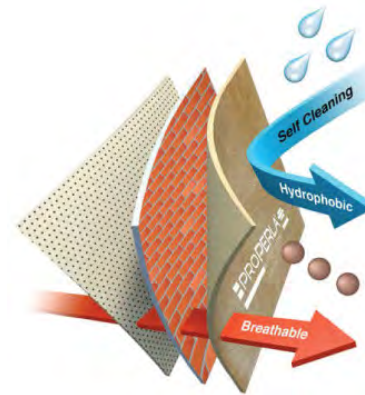

Keep your walls & roof dry

Reduce water absorption & save energy

Super Hydrophobic Self-Cleaning

10 year guarantee

Keep your home warm and dry

By keeping your walls and roof dry, you will improve the thermal efficiency of your home and reduce heat loss.

Moisture in building materials is the key driver to energy loss. Mineral building materials, such as clay, natural stone, slate and terracotta, transfer heat much quicker when wet. Just a 5% content of damp in building materials can lower the thermal resistance by up to 50%.

ProPERLA Water Repellent is an external super hydrophobic clear coating which uses the latest nano technology to reduce moisture ingress in mineral building surfaces. Once applied the clear coating chemically reacts and actively bonds to the surface and rainfall will no longer be absorbed, instead the surface will repel water, causing the water to form beads that simply run off, keeping the surface dry.

Protection

It extends the life span of all mineral building surfaces including roof tiles, by slowing down the ageing or breakdown process.

Breathable

There is no restriction on air and moisture escaping. It does not block the pores of the surface. It has an SD value of 0.03, way better than 0.50 which is considered breathable.