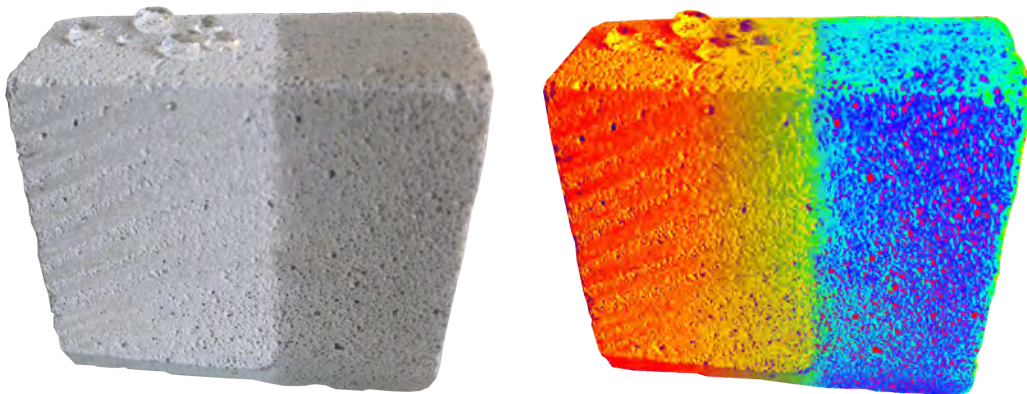

Key Features

- Manufactured in Germany using the very latest nano technology
- Tested & certified - see website for further details
- For use on mineral building substrates mineral such as concrete, clay, natural stone, slate and terracotta
- One coat application
- Dries clear, it does not alter the appearance of the building
- Super hydrophobic
- Creates a self-cleaning surface
- Highly breathable
- Helps prevent discoloration and salt efflorescence
- Helps prevent frost damage

Keep your walls & roof dry

Reduce water absorption & save energy

Super Hydrophobic Self-Cleaning

10 year guarantee

Keep your home warm and dry

By keeping your walls and roof dry, you will improve the thermal efficiency of your home and reduce heat loss.

Moisture in building materials is the key driver to energy loss. Mineral building materials, such as clay, natural stone, slate and terracotta, transfer heat much quicker when wet. Just a 5% content of damp in building materials can lower the thermal resistance by up to 50%.

ProPERLA Water Repellent is an external super hydrophobic clear coating which uses the latest nano technology to reduce moisture ingress in mineral building surfaces. Once applied the clear coating chemically reacts and actively bonds to the surface and rainfall will no longer be absorbed, instead the surface will repel water, causing the water to form beads that simply run off, keeping the surface dry.